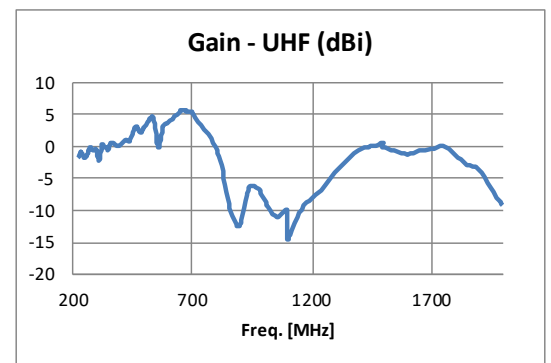

VHF302000DB-2-TRI

VHF/UHF elevated tripod whip, monopole/dipole, 3.1 m,
30-512 MHz, 225-2000 MHz

Tactical Antennas: Tactical and Base Station

Ground deployment

Description

- Tactical Dual band Elevated Antenna Kit
- Antenna frequency range:
VHF (30-512 MHz), UHF (225-2000 MHz)
- Two connector ports VHF and UHF
- VHF monopole with tripod ground plane legs,
UHF dipole
- Tripod for ground level antenna deployment
- Socket and spigot mounting options
including 50 mm socket, 40 mm socket,
Comrod AMX85 mast, Comrod ULM48 mast.
- Complete tripod kit supplied in one compact
manportable bag

Deployed on Comrod sectional mast

Specifications – Antenna and Tripod Assembly

Kit List

Part	Item	Qty
Antenna Whip	1	1
Antenna Mast Adaptor	2	1
Inner Radial I	3	3
Outer Radial D	4	2
Outer Radial C	5	1
Carrying Bag, 1370 x 165 x 160 mm	6	1

Frequency Range	VHF: 30–512 MHz UHF: 225–2000 MHz
VSWR	VHF: < 3.5:1 UHF: < 3.5:1
Nominal Impedance	50 Ω
Power Rating	VHF: 50 W UHF: 50 W
Gain	VHF: -7.5 to 1.5 dB rel. ¼-whip UHF: Diagram below (typical)
Radiation Pattern	Omnidirectional within ±2 dB
Polarisation	Vertical
Connector	VHF: TNC female UHF: N female
Design	VHF monopole, UHF dipole, L-band dipole elements. Radiating elements completely enclosed in epoxy/fibreglass laminate. Metal parts are brass, aluminium and stainless steel.
Height	3.1 m - Antenna + Tripod
Weight	Whip: 1.4 kg, Tripod: 4 kg
Wind Rating	55 m/s (201 kph)
Finish	Polyurethane lacquer
Colour	Whip and Radials - Green, other colours available on request Antenna Base - Black
Temperature Range	- 55°C to + 71°C