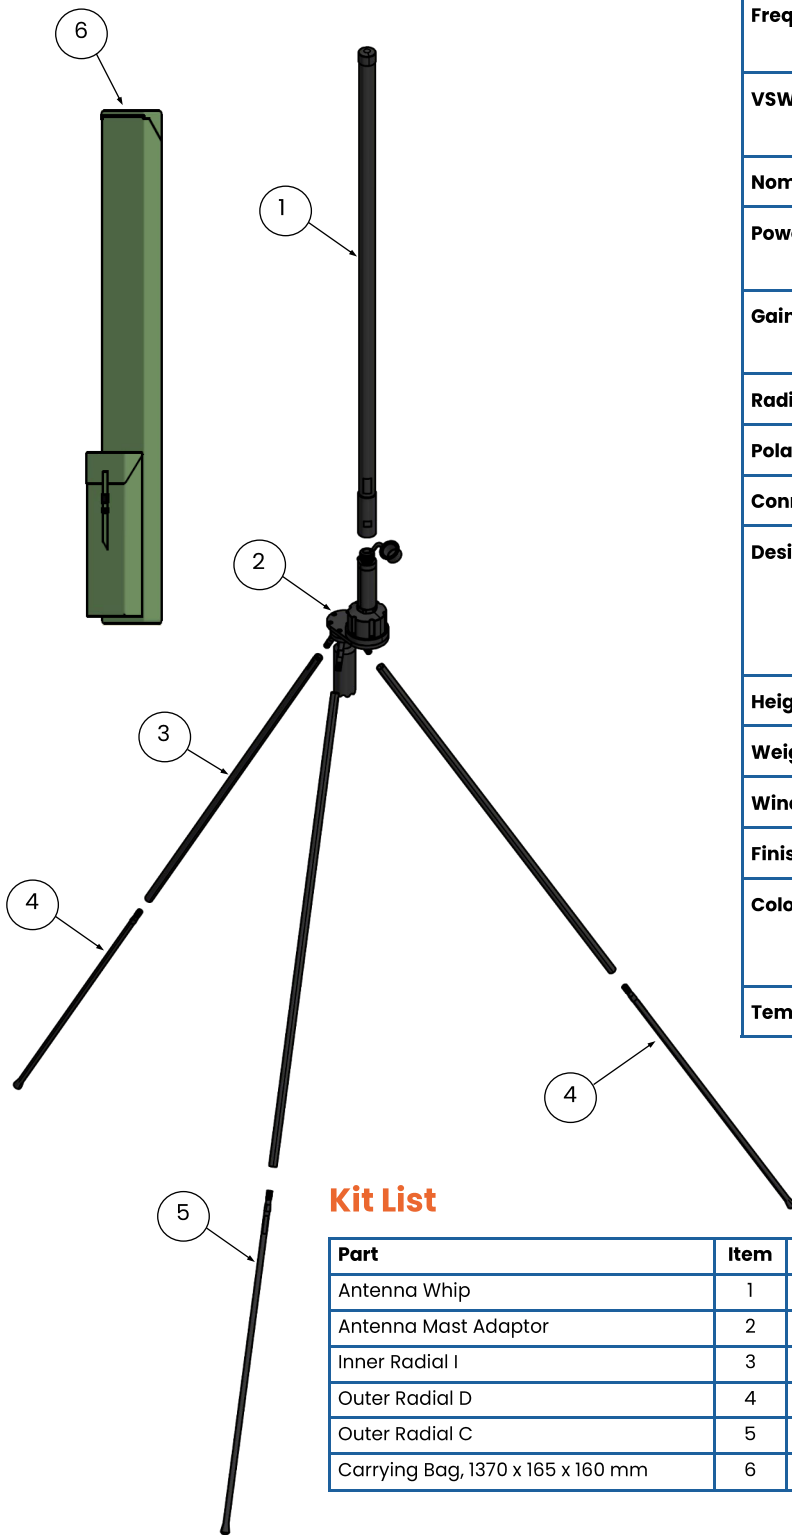

VHF302000DB-2-TRI

VHF/UHF elevated tripod whip, monopole/dipole, 3.1 m,
30-512 MHz, 225-2000 MHz

Tactical Antennas: Tactical and Base Station

Ground deployment

Description

- Tactical Dual band Elevated Antenna Kit
- Antenna frequency range:
VHF (30-512 MHz), UHF (225-2000 MHz)
- Two connector ports VHF and UHF
- VHF monopole with tripod ground plane legs,
UHF dipole
- Tripod for ground level antenna deployment
- Socket and spigot mounting options
including 50 mm socket, 40 mm socket,
Comrod AMX85 mast, Comrod ULM48 mast.
- Complete tripod kit supplied in one compact
manportable bag

Deployed on Comrod sectional mast

Specifications – Antenna and Tripod Assembly

Kit List

Part	Item	Qty
Antenna Whip	1	1
Antenna Mast Adaptor	2	1
Inner Radial I	3	3
Outer Radial D	4	2
Outer Radial C	5	1
Carrying Bag, 1370 x 165 x 160 mm	6	1

Frequency Range	VHF: 30–512 MHz UHF: 225–2000 MHz
VSWR	VHF: < 3.5:1 UHF: < 3.5:1
Nominal Impedance	50 Ω
Power Rating	VHF: 50 W UHF: 50 W
Gain	VHF: -7.5 to 1.5 dB rel. ¼-whip UHF: Diagram below (typical)
Radiation Pattern	Omnidirectional within ±2 dB
Polarisation	Vertical
Connector	VHF: TNC female UHF: N female
Design	VHF monopole, UHF dipole, L-band dipole elements. Radiating elements completely enclosed in epoxy/fibreglass laminate. Metal parts are brass, aluminium and stainless steel.
Height	3.1 m - Antenna + Tripod
Weight	Whip: 1.4 kg, Tripod: 4 kg
Wind Rating	55 m/s (201 kph)
Finish	Polyurethane lacquer
Colour	Whip and Radials - Green, other colours available on request Antenna Base - Black
Temperature Range	- 55°C to + 71°C

Antenna Options

Product	Description
Coaxial Cables	Available with various cable types, lengths and connector combinations
Diplexer 88225	Used to split the VHF port into 30–88 MHz and 225–512 MHz

October 2020