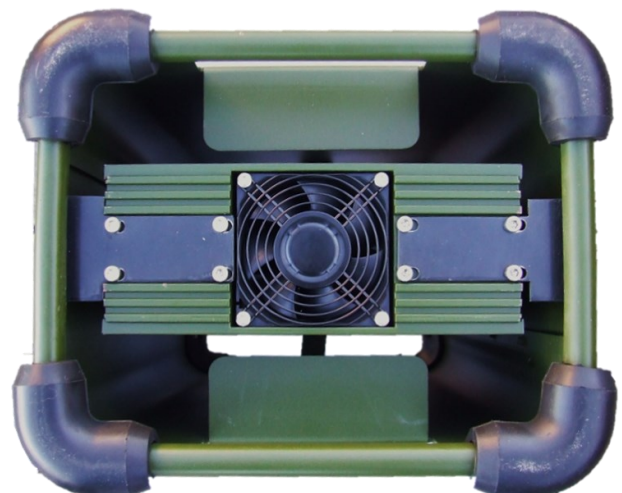

## ComPact 2400 AC/DC

ComPact power supply and battery charger, Frame Mounted,  
99-276 VAC / 20-34 VDC, 80 A

### Battery Chargers

### Description

The ComPact 2400 AC/DC Frame Mounted consists of a ComPact 2400 AC/DC Power Supply, Part.No P600360, NSN 6130-25-160-4350 mounted in a Frame Mount Kit, Part. No P600360.007.

The ruggedised Frame Mount provides a solid protective casing for the ComPact AC/DC Power Supply for use outside of a vehicle or shelter.

The Frame Mount has integrated handles for easy pick-up and carrying. It also comes with a velcro strap to keep cables in place.

<b>Colour</b>	Green
<b>Paint</b>	Teknodur 3830-04
<b>Weight</b>	17 kg
<b>Dimensions</b>	Width: 30.6 cm Height: 24.6 cm Depth: 51.4 cm
<b>Order Number</b>	P600360.015 ComPact 2400 AC/DC Frame Mounted