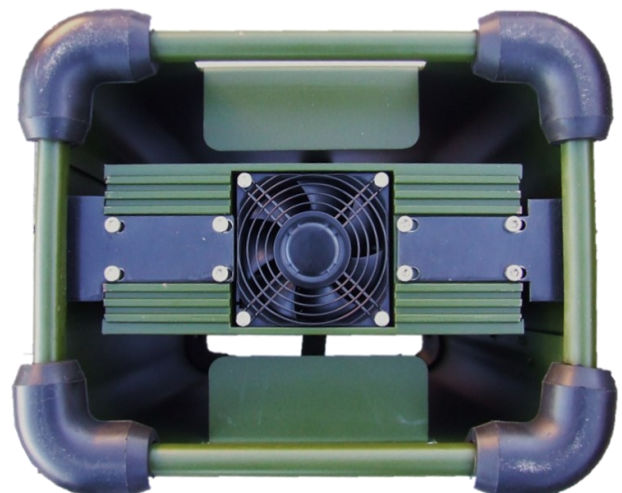

ComPact 2400 AC/DC

ComPact power supply and battery charger, Frame Mounted,
99-276 VAC / 20-34 VDC, 80 A

Power Supplies and UPS

Description

The ComPact 2400 AC/DC Frame Mounted consists of a ComPact 2400 AC/DC Power Supply, Part.No P600360, NSN 6130-25-160-4350 mounted in a Frame Mount Kit, Part. No P600360.007.

The ruggedised Frame Mount provides a solid protective casing for the ComPact AC/DC Power Supply for use outside of a vehicle or shelter.

The Frame Mount has integrated handles for easy pick-up and carrying. It also comes with a velcro strap to keep cables in place.

Colour	Green
Paint	Teknodur 3830-04
Weight	17 kg
Dimensions	Width: 30.6 cm Height: 24.6 cm Depth: 51.4 cm
Order Number	P600360.015 ComPact 2400 AC/DC Frame Mounted

Patented

April 2020

All specifications are subject to change without notice
The information contained herein is for reference only and does not constitute a warranty of performance