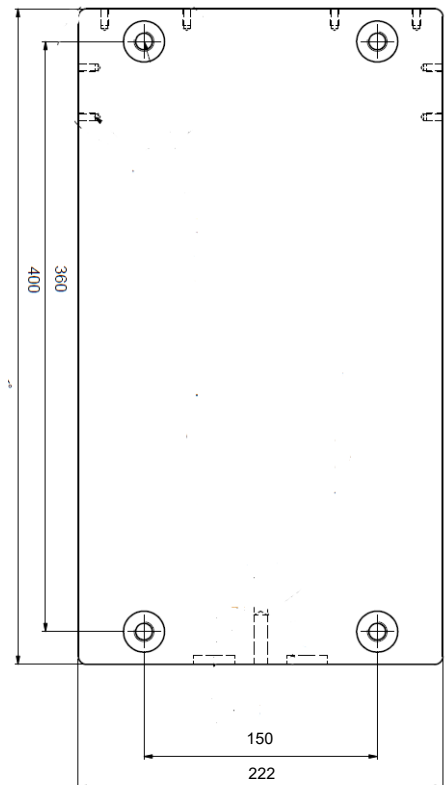

### Specifications

<b>Colour</b>	Dark Green, MGK-93
<b>Paint</b>	Teknodur 3830-04
<b>Mounting</b>	4 pc M8 screw
<b>Vibration</b>	MIL-STD-810G, Method 514.6C Table 514.6C-VI. Composite wheeled vehicle vibration exposures figure 514.6C-3
<b>Shock</b>	MIL-STD-810G, Method 516.6, Procedure I, functional Shock, 40g 11ms
<b>Fungus</b>	Analysis of the degree of inertness to fungus growth of the components in accordance with MIL-HDBK-454 by analysis
<b>Dimensions</b>	Width: 22.9 cm Height: 16.4 cm Depth: 43 cm
<b>Weight</b>	3.4 kg
<b>Order number</b>	P600320.008