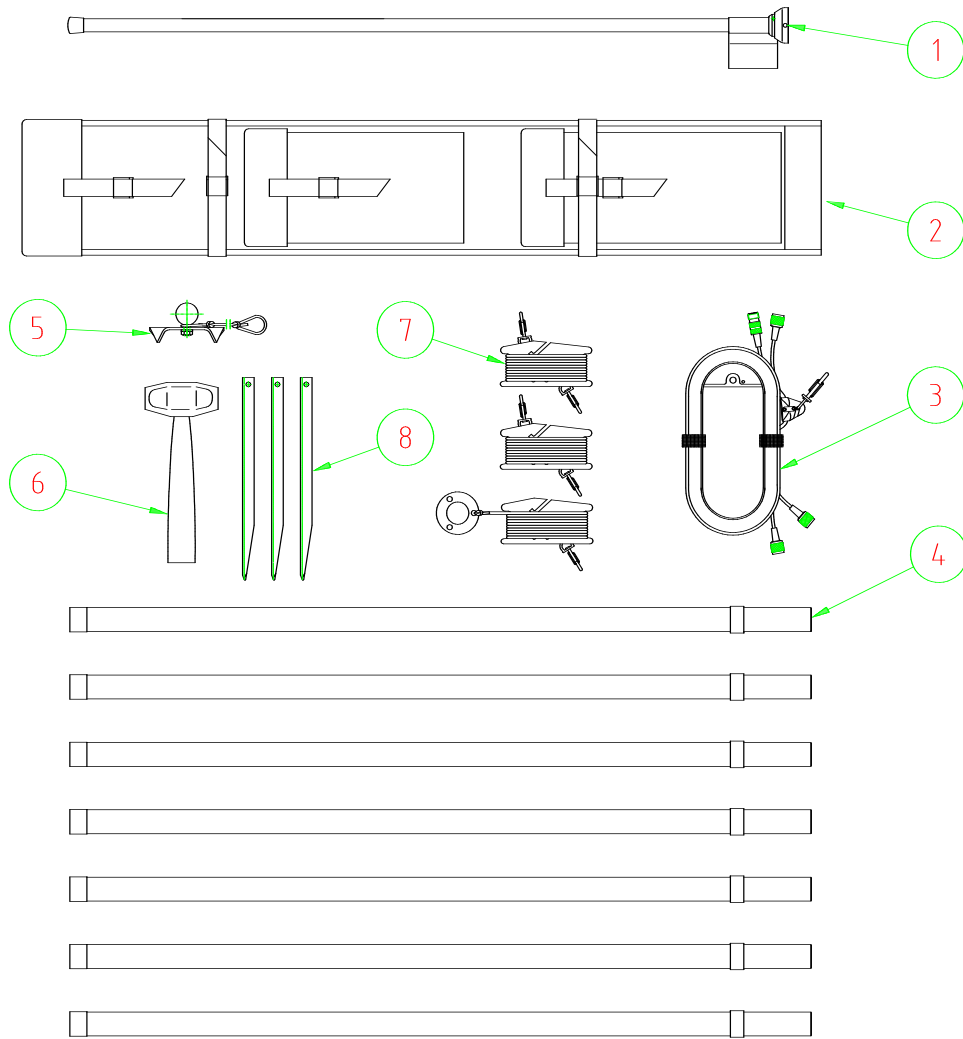

Description of Package

Part	Description	Quantity	Comment
1	Antenna	1	
2	Carrying bag	7	
3	Cable assembly	1	15m RG58
4	Mast sections	7	
5	Base plate with Measuring line	1	
6	Hammer	1	
7	Guy rope on winder	3	
8	Guy pegs	3	

September 2018

All specifications are subject to change without notice
The information contained herein is for reference only and does not constitute a warranty of performance

Partnered Supplier

sales@eylex.com.au
www.eylex.com.au