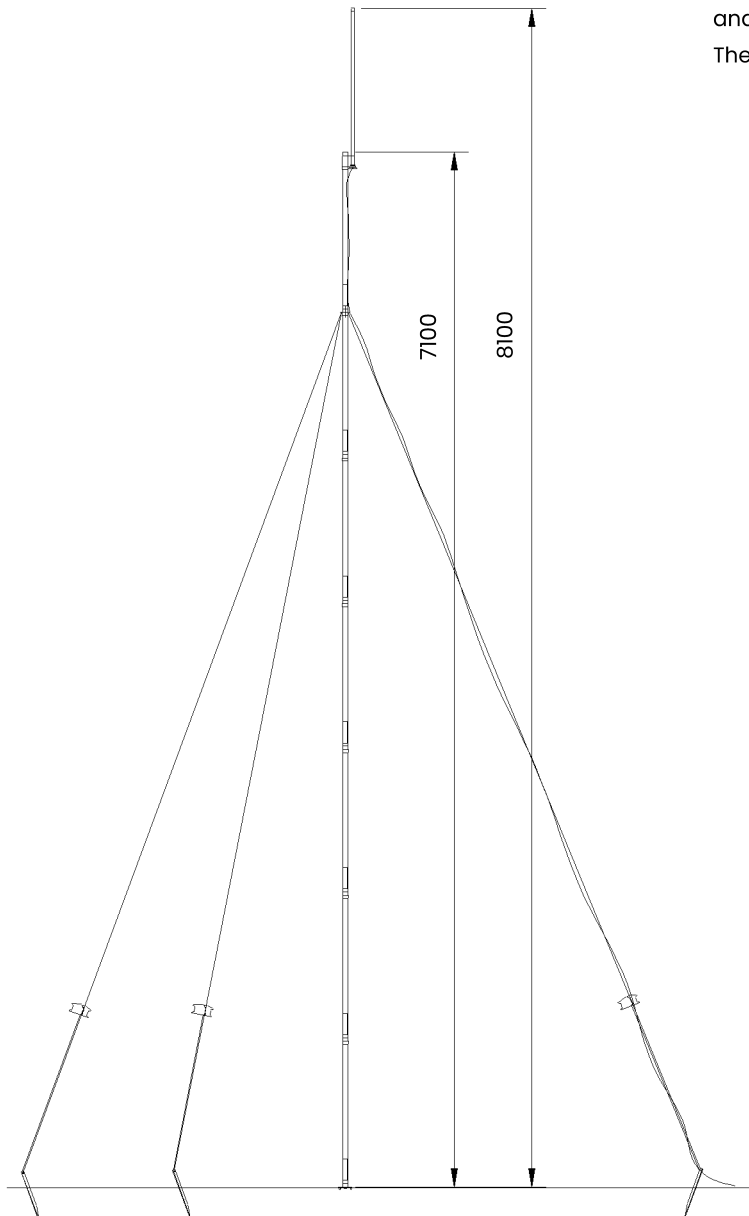

## HA338

VHF elevated whip antenna, dipole, mast mounted, 8.1 m,  
151.7–153.9 MHz

## Application

The HA338 is the combination of a very lightweight mast, the Comrod AMX70 with a lightweight VHF antenna. The mast, antenna and accessories are packed in one bag with shoulder strap.

The HA338 system is easily carried and erected by one person.

## Specifications

<b>Frequency Range</b>	151.7–153.9 MHz, but can be modified for other frequencies
<b>VSWR</b>	< 1.5
<b>Power Rating</b>	50 W
<b>Connector</b>	UHF female
<b>Antenna Design</b>	Centre fed coaxial dipole
<b>Mast Section:</b>	7 pieces, 1 m each Fibreglass composite. Polyurethane lacquer, olive drab finish
<b>Guys</b>	3 pieces, 3 mm braided line on winder with adjustable lock and hooks each end
<b>Guy Pegs</b>	3 pieces aluminium
<b>Carrying Bag</b>	Strong PVC coated nylon. Separate pocket for accessories
<b>Base Support</b>	Aluminium plate with ball for easy erection
<b>Temperature Range</b>	- 55°C to + 71°C

## Weights and Measures

<b>Length, Total</b>	8.05 m
<b>Total, Weight Standard Version</b>	120 x 25      4.0 kg
<b>Mast Sections</b>	7 sections 1.1 m 2.1 kg
<b>Antenna</b>	1              0.7 kg
<b>Guy Rope with Winder</b>	3 pcs. 8 m line 0.3 kg
<b>Guy Pegs</b>	3 pcs. 30 cm    0.4 kg
<b>Hammer</b>	1              0.45 kg
<b>Base Hinge</b>	1              0.15 kg
<b>Carrying Bag</b>	1 pc. 1.2 m      0.5 kg