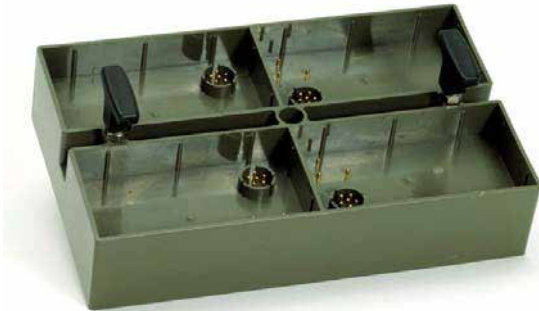

BTA-70820

VMC Adaptor for BB-390B/U or BB-2590/U Batteries
Charger Adaptors

NSN: 5940-01-494-7116

Features

- Bulk adaptor for charging on (1) to four (4) BB-390B/U or BB-2590/U batteries in any combination.
- The BTA-70820 when used in conjunction with the appropriate battery charger will charge the following batteries in the appropriate positions
 - Position 1-4: BB-2590/U (BT-70791A or BT-70791BK) in 3 hours or less*
 - Position 1-4: BB-390B/U (BT-70790) in 4 hours or less

* Additional higher capacity versions of the BB-2590/U are available and can be charged in positions 1 - 4 with slightly longer charge times.

Military Part Number J-6581/U

Related Products

BTC-70836	Vehicle Mounted Charger
BTC-70870	Vehicle Mounted Charger Lite
BTC-70870-1	Vehicle Mounted Charger Lite, 24 V DC only
BTC-70870-3	Vehicle Mounted Charger Lite, 12 V DC

Technical Specifications

Dimensions	
• Length	235 mm
• Width	150 mm
• Height	90 mm
Weight	0.59 kg
Operating Temperature	- 20°C to + 50°C
Storage Temperature	- 40°C to + 70°C
Material / Colour	Modified ABS plastic / Olive Drab
Disposal	Environmentally safe - contains Zero (0)% Mercury or Cadmium