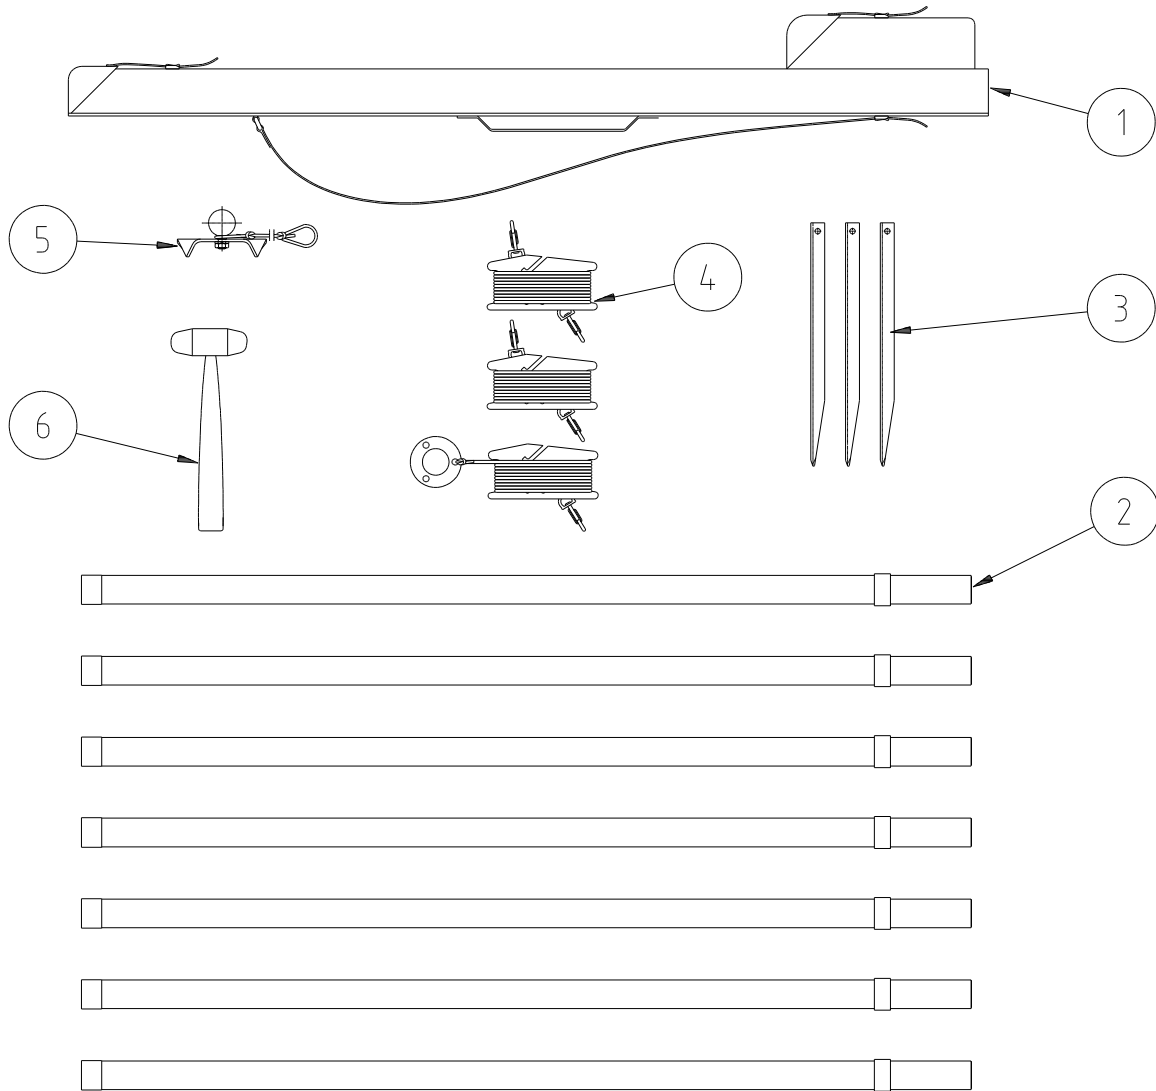

Description of Package

Part	Description	Quantity
1	Carrying Bag	1
2	Mast Sections	7
3	Guy Peg	3
4	Guy Rope with Winder	3
5	Base Plate with Measuring Line	1
6	Hammer	1

September 2018

All specifications are subject to change without notice
The information contained herein is for reference only and does not constitute a warranty of performance

Partnered Supplier

sales@eylex.com.au
www.eylex.com.au