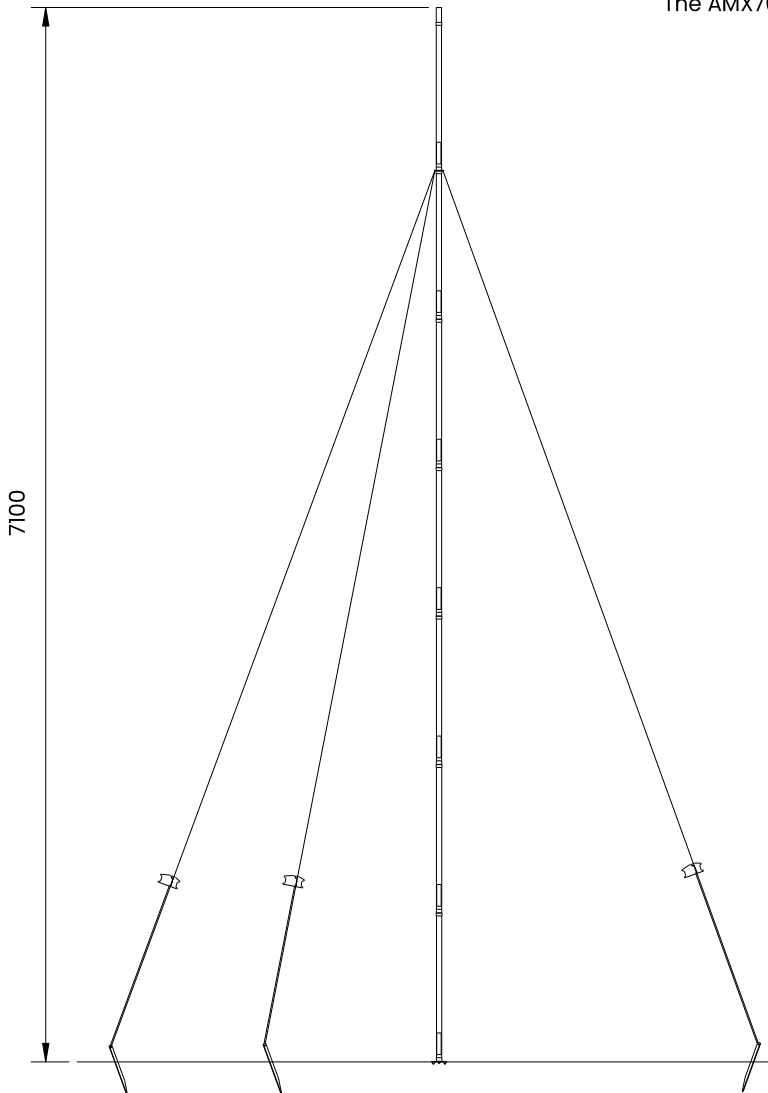

## AMX70

7 m manportable sectional mast kit, 1 m sections

### Tactical Masts: Sectional Manportable

NSN: 5985-25-146-6407

### Specifications

<b>Mast Sections</b>	7 pcs. 1 m each Fibre glass composite. Polyurethane lacquer, olive drab finish.
<b>Top (Standard)</b>	Ø28 aperture
<b>Guys</b>	3 pcs, 3 mm braided line on winder with adjustable lock and hooks each end.
<b>Guy Pegs</b>	3 pcs aluminium
<b>Carrying Bag</b>	Strong PVC coated nylon. Separate pocket for accessories
<b>Base Support</b>	Aluminium plate with ball for easy erection
<b>Top Load</b>	Max. 2 kg
<b>Moment of Flexure</b>	Max. 110 Nm
<b>Temperature Range</b>	- 55°C to + 71°C

### Weights and Measures

<b>Length, Erected</b>	7.1 m
<b>Total, Weight Standard Version</b>	1 4.0 kg
<b>Mast Sections</b>	7 2.1 kg
<b>Guy Rope with Winder</b>	3 0.3 kg
<b>Guy Pegs</b>	3 0.4 kg
<b>Hammer</b>	1 0.45 kg
<b>Base Hinge</b>	1 0.15 kg
<b>Carrying Bag</b>	1 0.5 kg